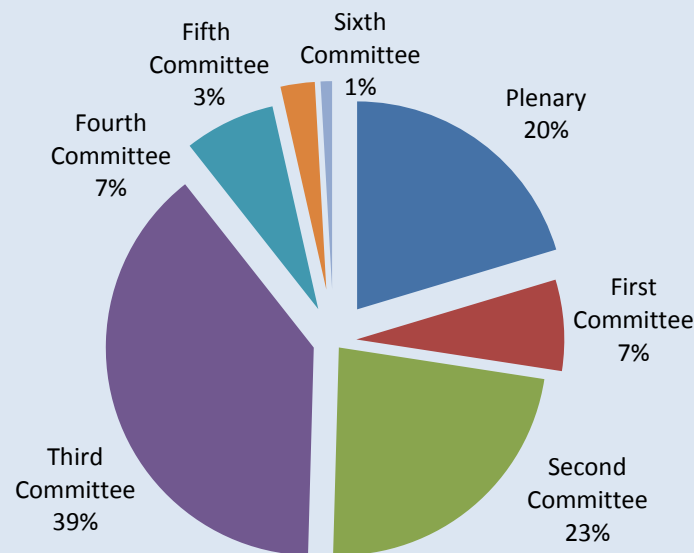

Integration of a gender perspective in resolutions adopted by the General Assembly at the 70th session

Trends in the share of resolutions with a gender perspective

Trends in the share of resolutions that include a gender perspective, by main committee

Extent of focus on gender equality issues in all (113) GA70 resolutions with gender perspectives

Origin of all (113) GA70 resolutions that reflect gender perspectives

Position of references to gender issues in GA70 resolutions