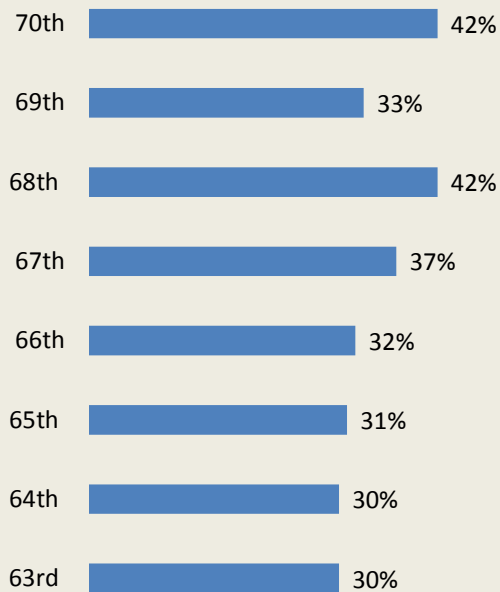

Integration of a gender perspective in resolutions adopted by the General Assembly at the 70th session

Trends in the share of resolutions with a gender perspective

Trends in the share of resolutions that include a gender perspective, by main committee

Extent of focus on gender equality issues in all (113) GA70 resolutions with gender perspectives

Origin of all (113) GA70 resolutions that reflect gender perspectives

Position of references to gender issues in GA70 resolutions