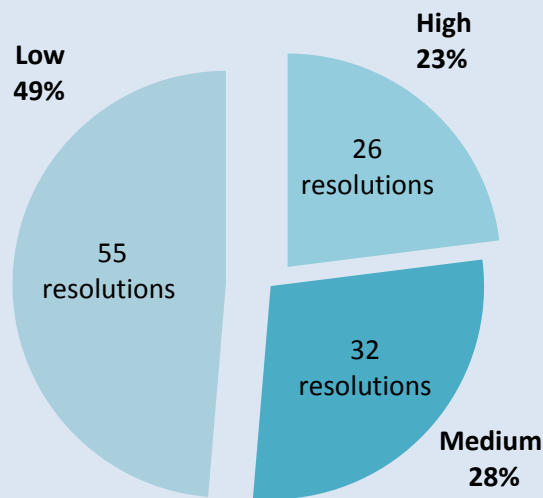

Integration of a gender perspective in resolutions adopted by the General Assembly at the 70th session

Trends in the share of resolutions with a gender perspective

Trends in the share of resolutions that include a gender perspective, by main committee

Extent of focus on gender equality issues in all (113) GA70 resolutions with gender perspectives

Origin of all (113) GA70 resolutions that reflect gender perspectives

Position of references to gender issues in GA70 resolutions