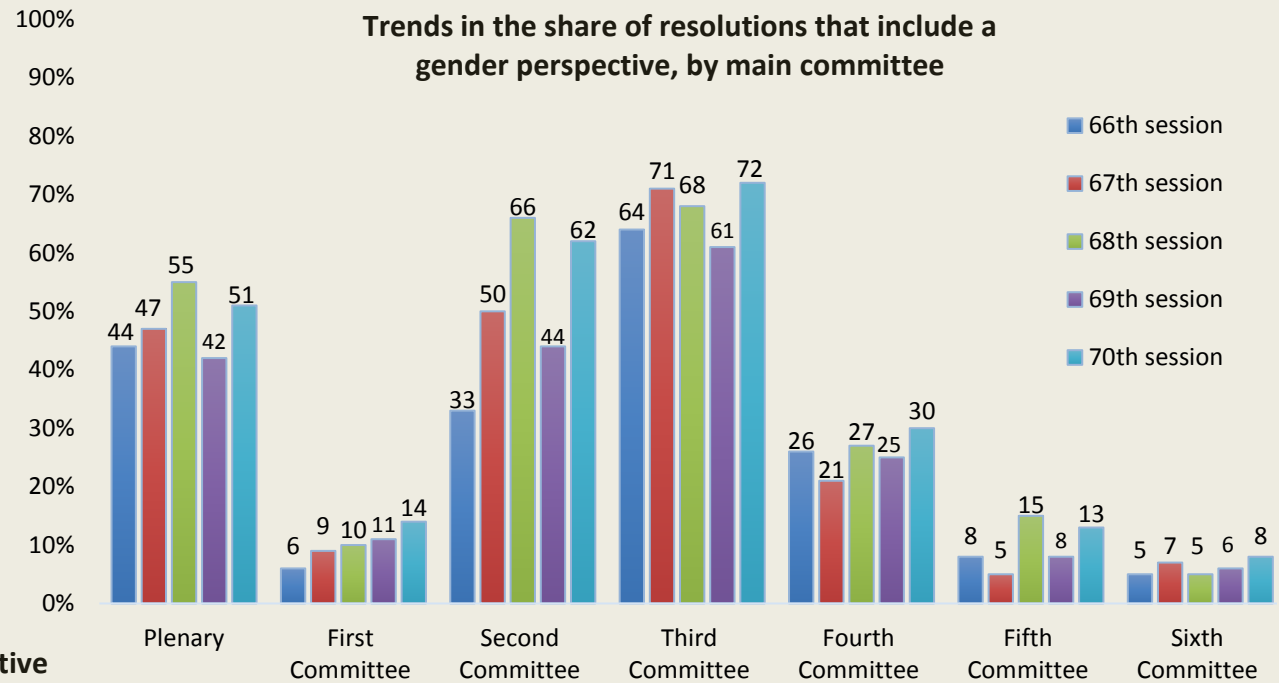

Integration of a gender perspective in resolutions adopted by the General Assembly at the 70th session

Trends in the share of resolutions with a gender perspective

Trends in the share of resolutions that include a gender perspective, by main committee

Extent of focus on gender equality issues in all (113) GA70 resolutions with gender perspectives

Origin of all (113) GA70 resolutions that reflect gender perspectives

Position of references to gender issues in GA70 resolutions